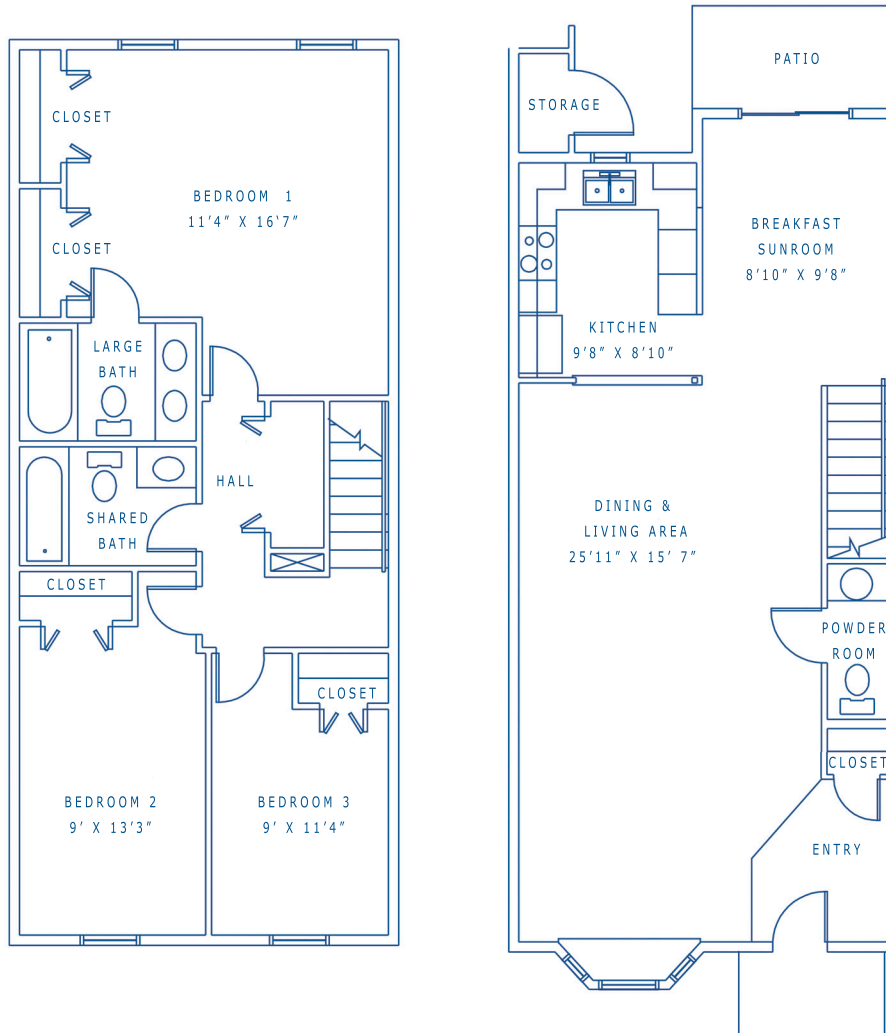

# Hamilton Three Bedroom Townhome

Located in Lititz, Pennsylvania, this newly constructed neighborhood has been designed to embrace the cultural, historical and pastoral offerings of this charming Lancaster County town. Situated on 42 expansive acres, homes in Newport Commons are conveniently located near all of the quaint retail shops, parks, restaurants, theatres, worship and educational experiences that sophisticated residents desire. Within the property, residents enjoy access to a community center, swimming pool and fitness center. This three-bedroom home offers the perfect design for entertaining and escaping into an expansive bedroom retreat with two large closets.