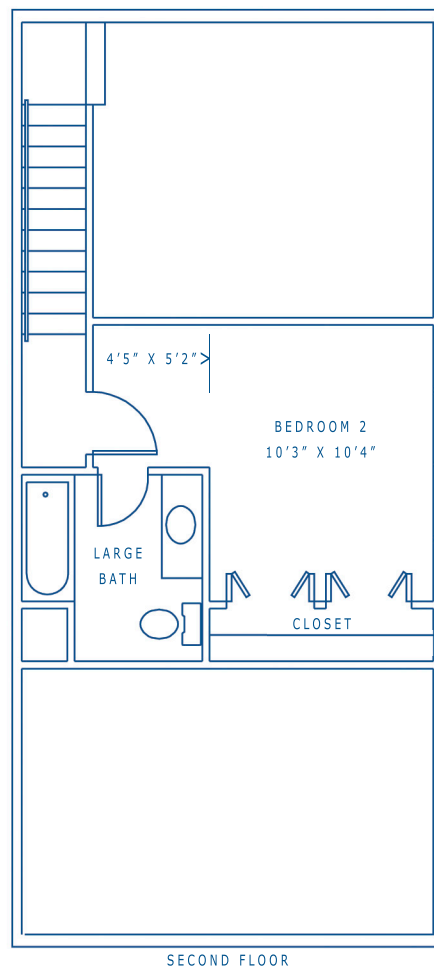

Fairfield Two Bedroom Townhome

Located in Lititz, Pennsylvania, this newly constructed neighborhood has been designed to embrace the cultural, historical and pastoral offerings of this charming Lancaster County town. Situated on 42 expansive acres, homes in Newport Commons are conveniently located near all of the quaint retail shops, parks, restaurants, theatres, worship and educational experiences that sophisticated residents desire. Within the property, residents enjoy access to a community center, swimming pool and fitness center. This two-bedroom home offers privacy and large rooms with its unique two-story design.