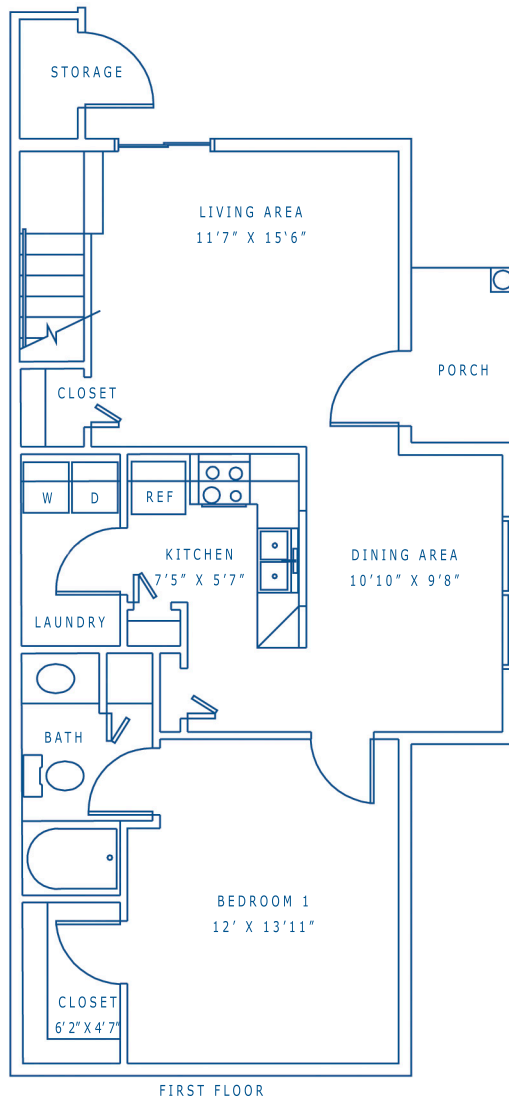

Fairfield Two Bedroom Townhome

Located in Lititz, Pennsylvania, this newly constructed neighborhood has been designed to embrace the cultural, historical and pastoral offerings of this charming Lancaster County town. Situated on 42 expansive acres, homes in Newport Commons are conveniently located near all of the quaint retail shops, parks, restaurants, theatres, worship and educational experiences that sophisticated residents desire. Within the property, residents enjoy access to a community center, swimming pool and fitness center. This two-bedroom home offers privacy and large rooms with its unique two-story design.

1,068 Square Feet

600 Creekside Lane Lititz, PA 17543 | phone: (717) 626-7368
web: www.danaglassproperties.com | email: info@danaglassproperties.com