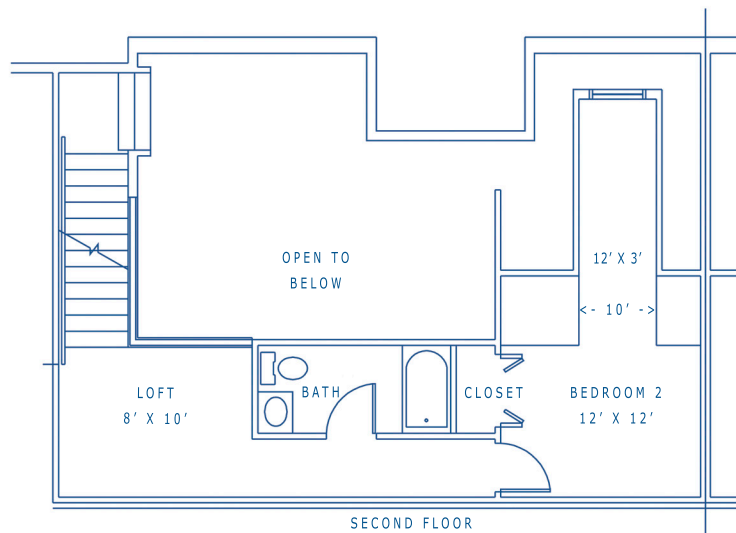

Deerfield Two Bedroom Apartment

Located in Lititz, Pennsylvania, this newly constructed neighborhood has been designed to embrace the cultural, historical and pastoral offerings of this charming Lancaster County town. Within the property, residents enjoy access to a community center, swimming pool and fitness center. This two-bedroom home offers a spacious loft with a view of living and dining area, laundry near the kitchen and closets you are sure to love.