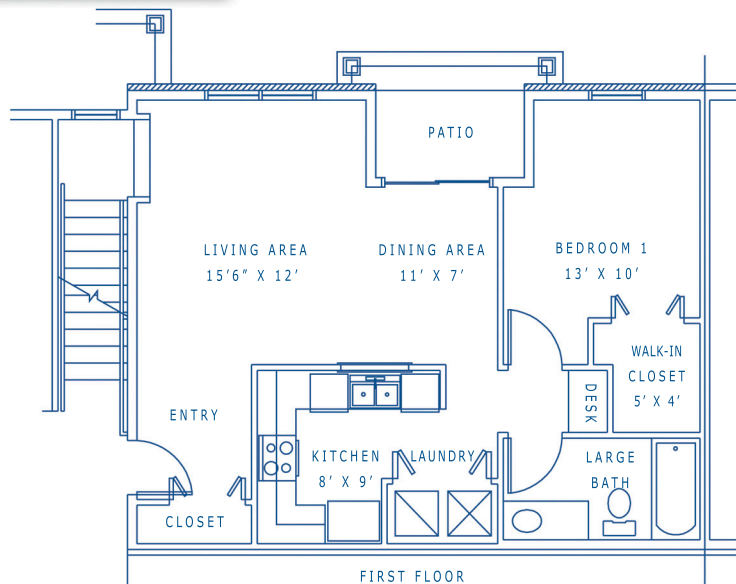

Deerfield Two Bedroom Apartment

Located in Lititz, Pennsylvania, this newly constructed neighborhood has been designed to embrace the cultural, historical and pastoral offerings of this charming Lancaster County town. Within the property, residents enjoy access to a community center, swimming pool and fitness center. This two-bedroom home offers a spacious loft with a view of living and dining area, laundry near the kitchen and closets you are sure to love.