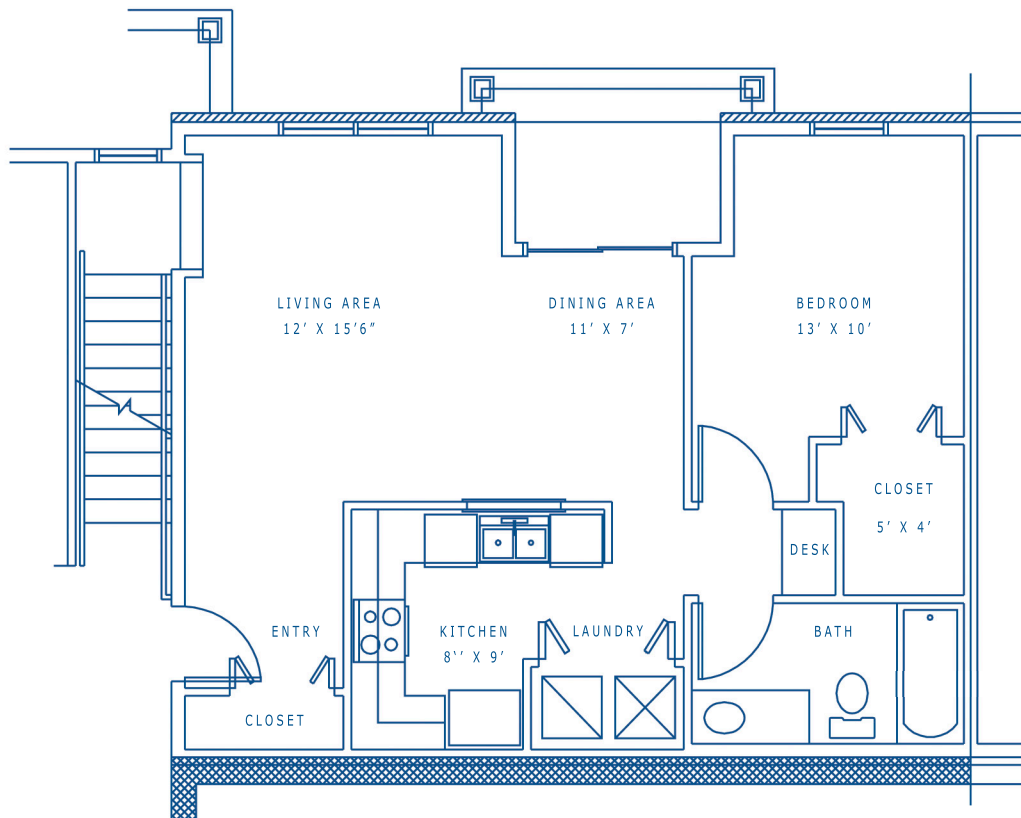

# Barrington One Bedroom Apartment

Located in Lititz, Pennsylvania, this newly constructed neighborhood has been designed to embrace the cultural, historical and pastoral offerings of this charming Lancaster County town. Situated on 42 expansive acres, homes in Newport Commons are conveniently located near all of the quaint retail shops, parks, restaurants, theatres, worship and educational experiences that sophisticated residents desire. Within the property, residents enjoy access to a community center, swimming pool and fitness center. This one-bedroom home delivers fantastic room to relax and entertain offering plenty of storage space.