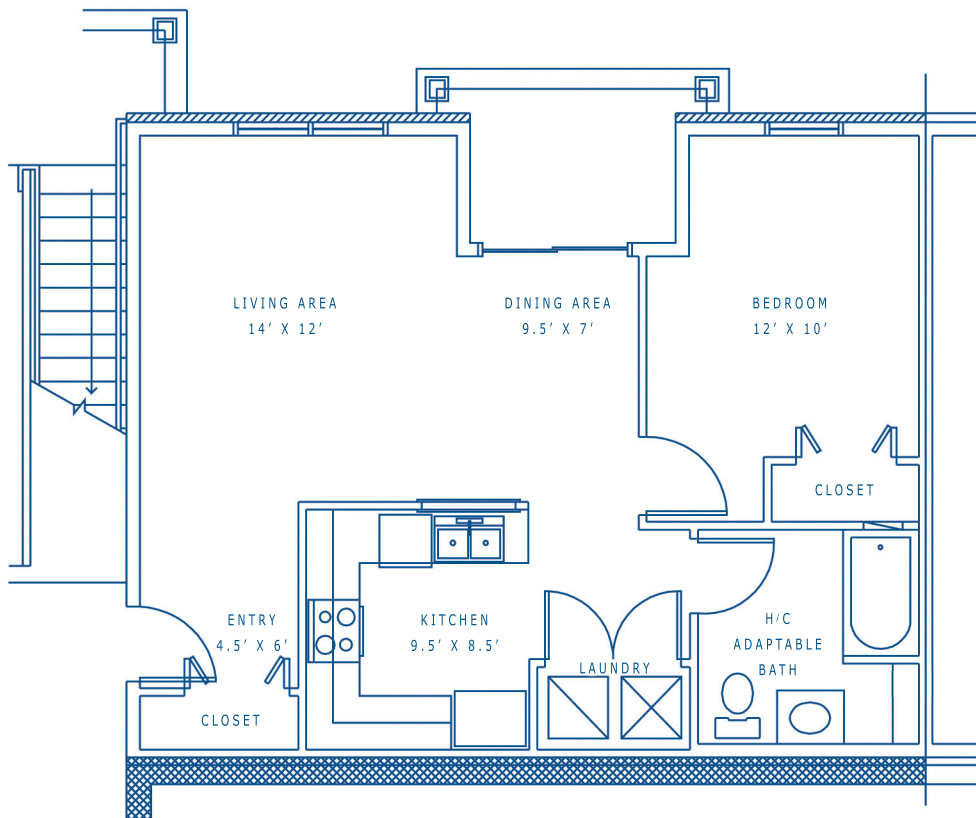

# Andover One Bedroom Apartment

Located in Lititz, Pennsylvania, this newly constructed neighborhood has been designed to embrace the cultural, historical and pastoral offerings of this charming Lancaster County town. Situated on 42 expansive acres, homes in Newport Commons are conveniently located near all of the quaint retail shops, parks, restaurants, theatres, worship and educational experiences that sophisticated residents desire. Within the property, residents enjoy access to a community center, swimming pool and fitness center. This one-bedroom home offers phenomenal single-floor living with an open floor plan and accessibility that suits your active lifestyle.