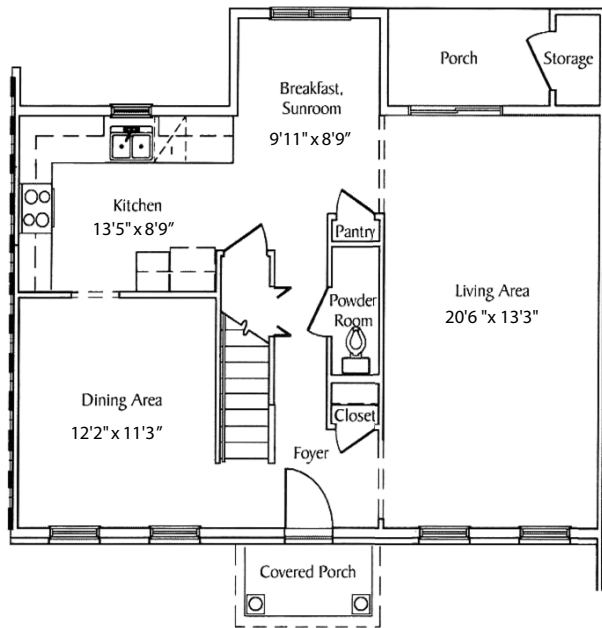

# The Greenwich

Three Bedroom Townhome

*Located in Lititz, Pennsylvania,* this newly constructed neighborhood has been designed to embrace the cultural, historical and pastoral offerings of this charming Lancaster County town. Within the property, residents enjoy access to a community center, swimming pool and fitness center. This three-bedroom home offers a fabulous open floor plan with a loft overlooking the living and dining area, and laundry near to the kitchen.