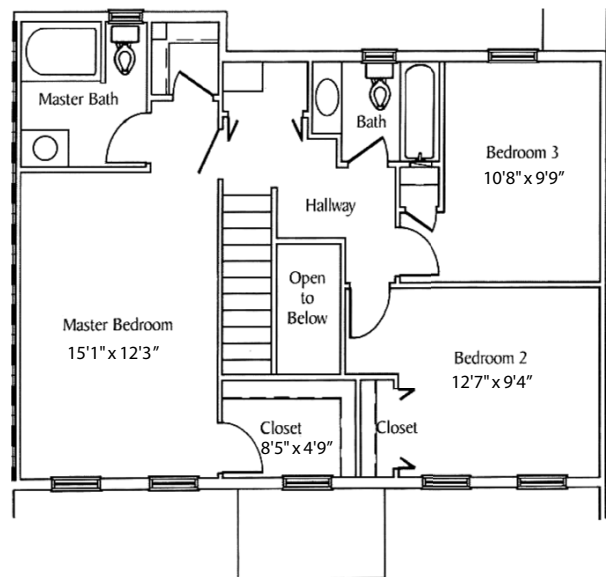

SECOND FLOOR

600 Creekside Lane, Lititz, PA 17543 | phone: (717) 626-7368
web: www.newportcommons.com | email: info@newportcommons.com