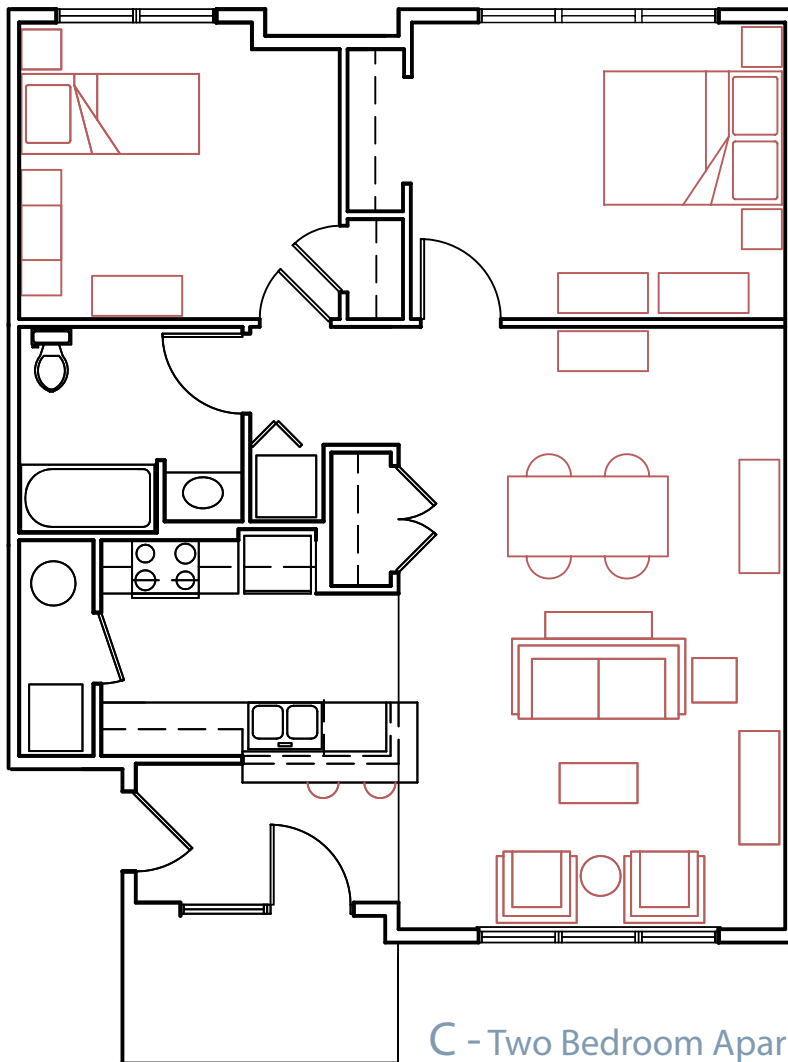

C - Two Bedroom Apartment Home

1,249 Square Feet

600 Creekside Lane, Lititz, PA 17543 | phone: (717) 626-7368
web: www.newportcommons.com | email: info@newportcommons.com