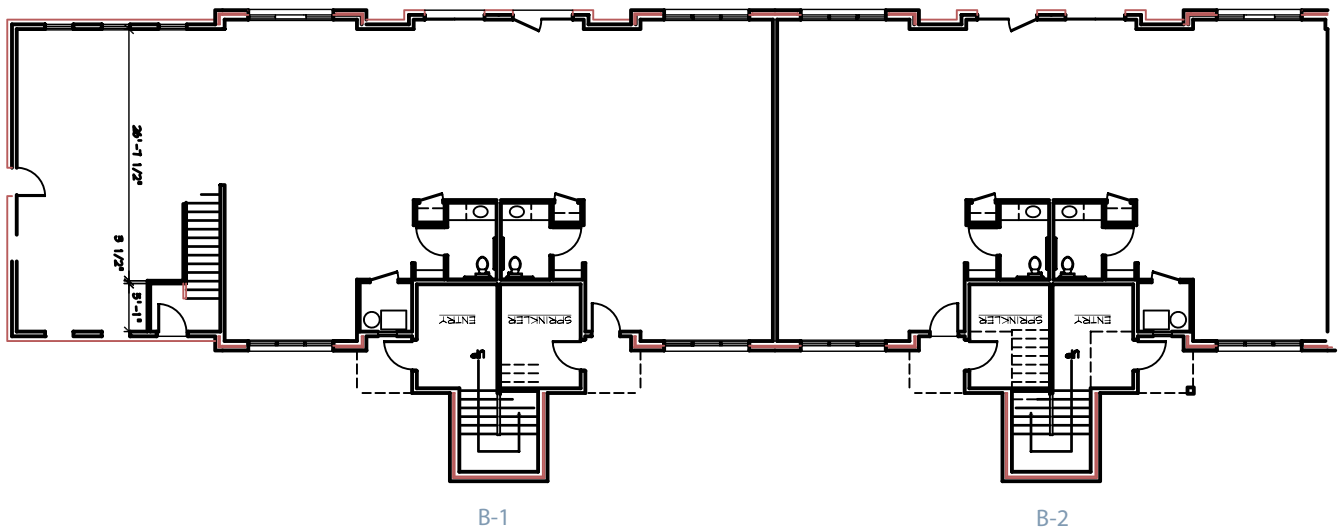

Newport Live/Work

Commercial and Residential Spaces

Located in Lititz, Pennsylvania, Newport Square's Live/Work Community offers a vibrant combination of residential and commercial spaces. These modern, environmentally-sensitive rental units are available for lease either as a combined home/workplace or separately as residential spaces or business spaces.